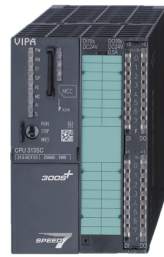

## Electronic Control Board

### Technical data

Electrical assemblies

I/O part IP20 cabinet

No 3-side view is currently available for this product

10370486  
487456.1281

**INDEX**

---