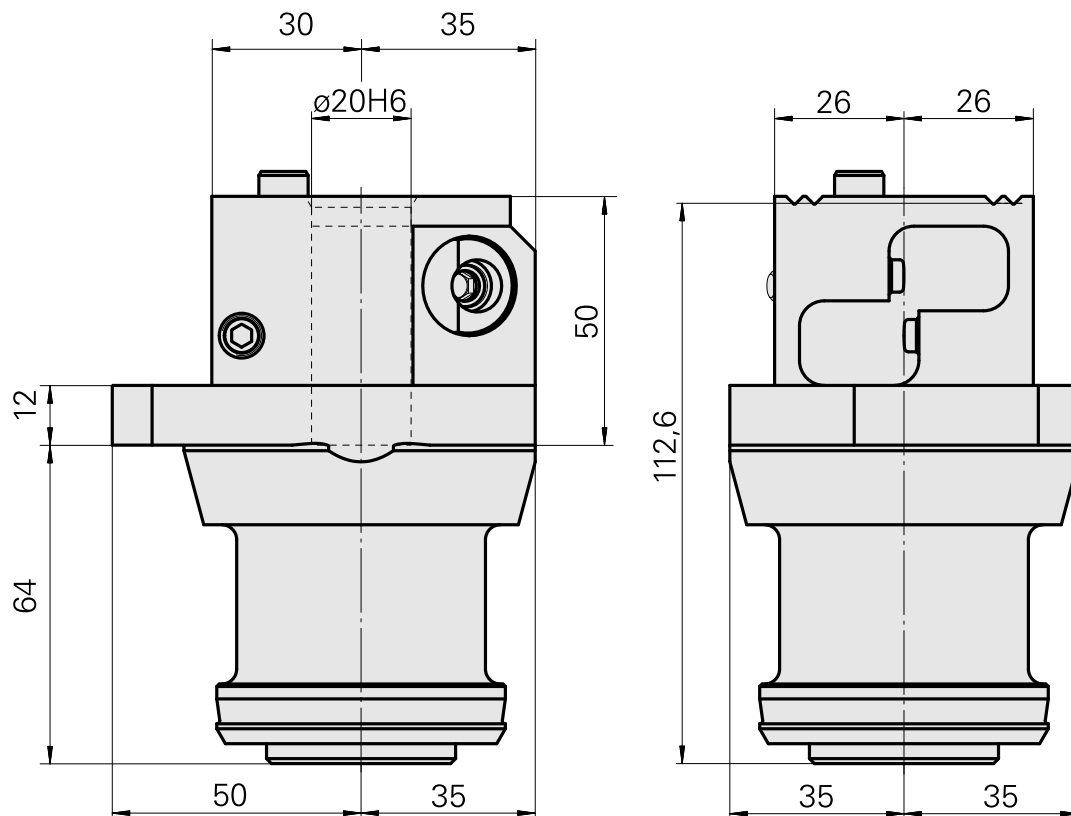

## Mount VDI20

### Technical data

TH accessories category

Adapter pre-adjustment block

Tool mounting

VDI 20