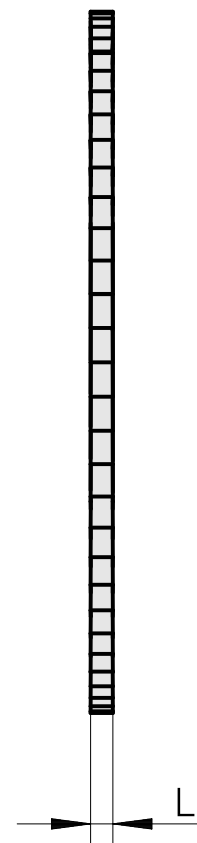

Saw blade, circular saw blade width 0.6 mm (0.023")

Technical data

TH accessories category

Circular saw blade d63

Tool mounting

16mm

10358779
223010.6306

INDEX