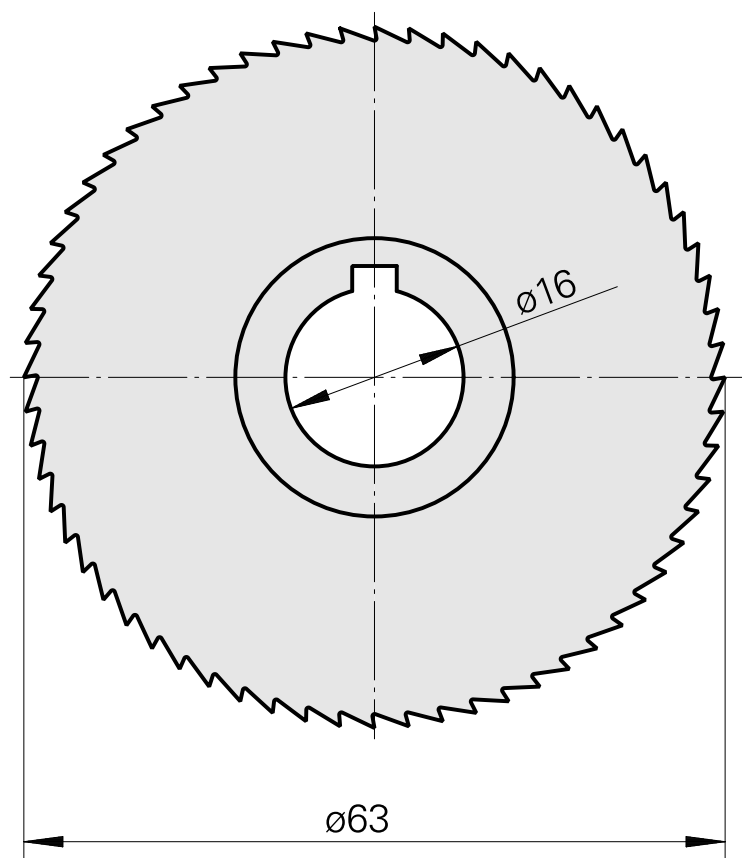

Saw blade, circular saw blade width 0.6 mm (0.023")

Technical data

TH accessories category

Circular saw blade d63

Tool mounting

16mm

10358779
223010.6306

INDEX