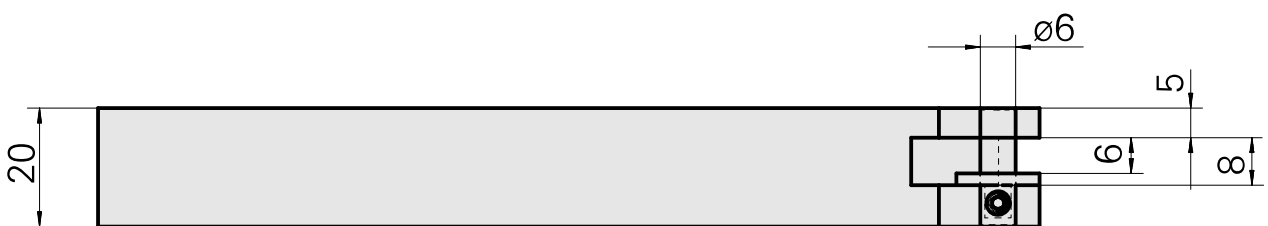

## Insert, for 1 knurling wheel

### Technical data

TH accessories category

Knurling tool holder

Mounting

Square 20x20