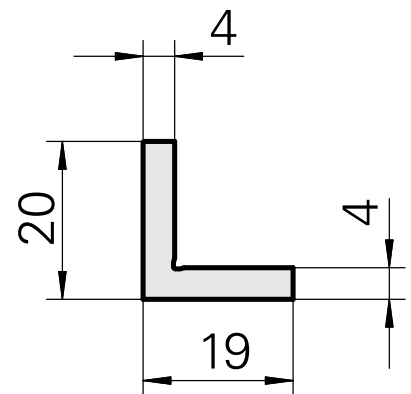

## Angle, Height 4 mm, Width 4 mm

### Technische Daten

TH accessories category

Compensation bracket

Mounting

Square 20x20