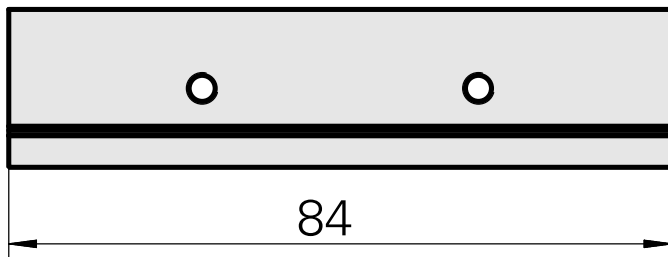

## Angle, Height 4 mm, Width 4 mm

### Technische Daten

TH accessories category

Compensation bracket

Mounting

Square 20x20