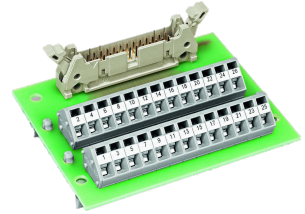

## Module 289-401 /WAGO

### Technical data

There are currently no additional technical features stored for this product

No 3-side view is currently available for this product

10323088  
223373

**INDEX**

---