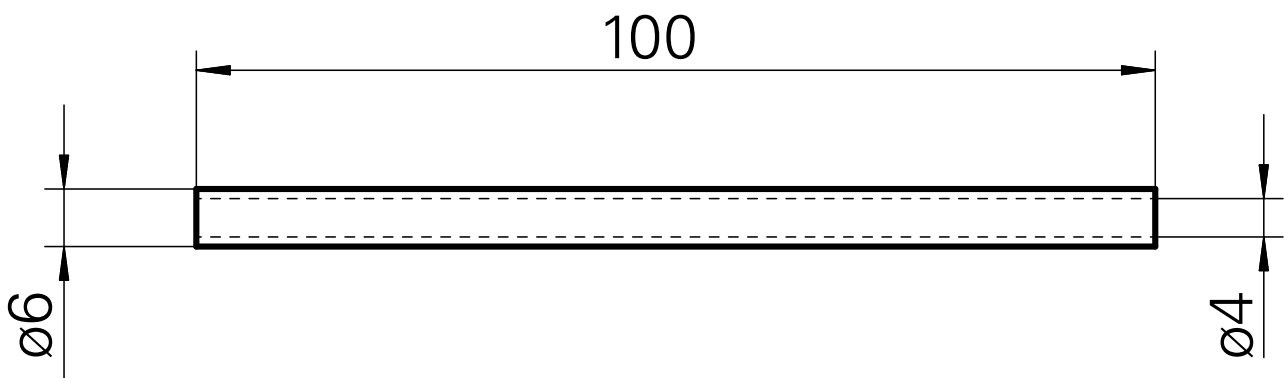

## Coolant tube, L=100 mm (3.93")

### Technical data

TH accessories category

Cooling lubricant tube

Mounting

D6