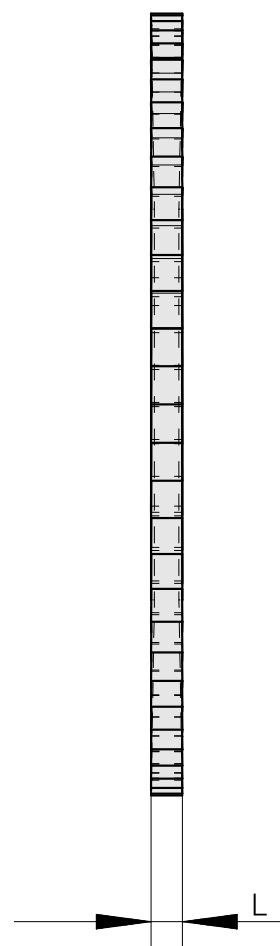

## Saw blade, circular saw blade width 4 mm (0.15")

### Technical data

TH accessories category

Circular saw blade d125

Tool mounting

22mm

10306434  
223015.2540

**INDEX**

---