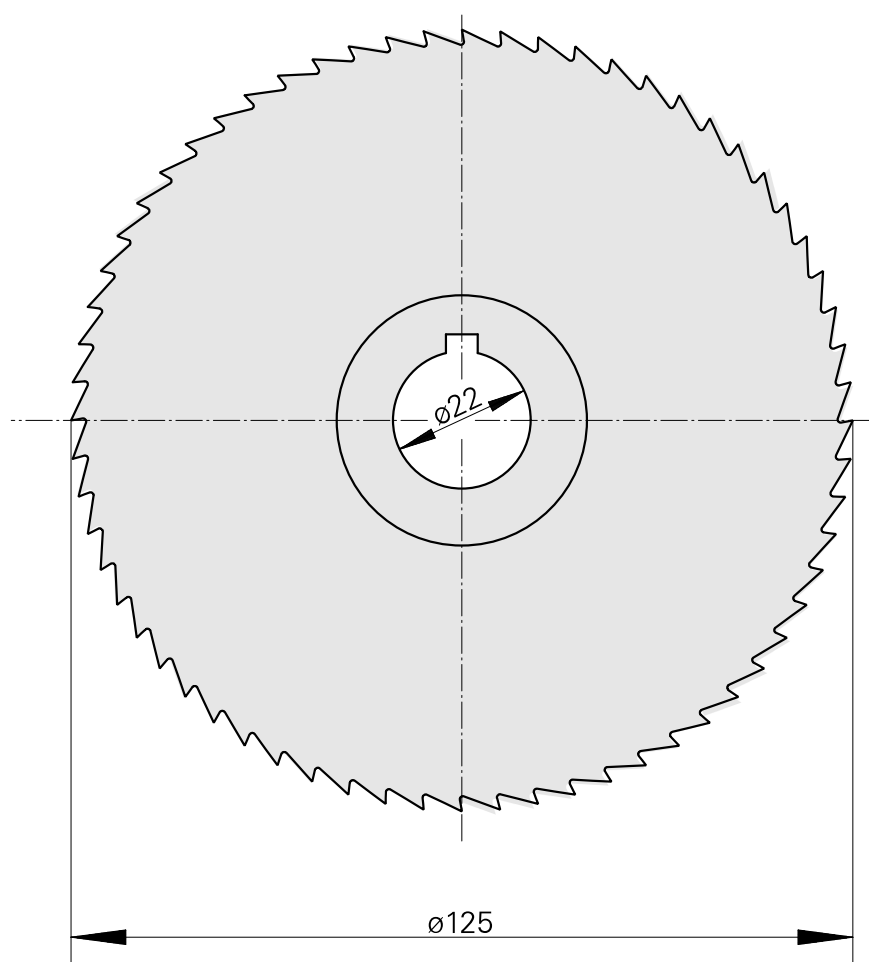

## Saw blade, circular saw blade width 4 mm (0.15")

### Technical data

TH accessories category

Circular saw blade d125

Tool mounting

22mm

10306434  
223015.2540

**INDEX**

---