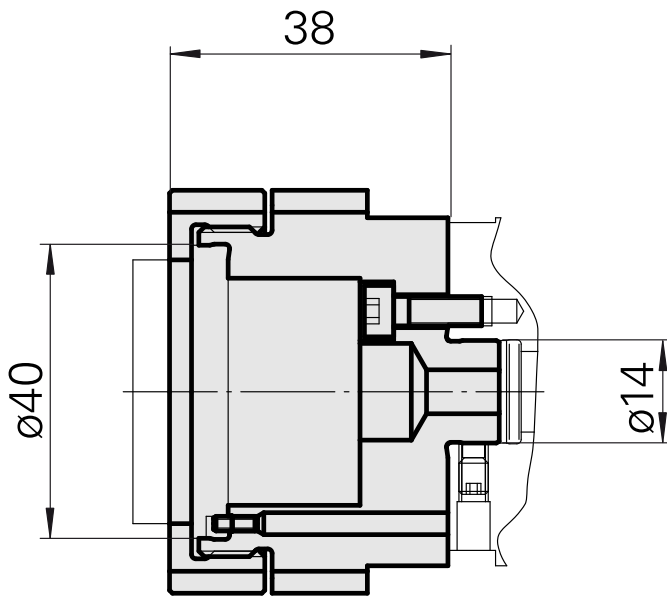

## Broaching/ Slotting toolholder D40

### Technical data

There are currently no additional technical features stored for this product

10304370  
983306

**INDEX**

---