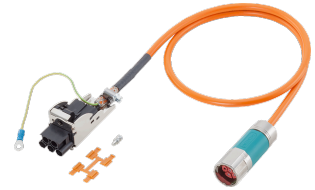

### Technical data

<b>Electrical assemblies</b>	Electr. assembly lines
<b>Length</b>	10500 Millimeter
<b>Cross-section</b>	1.5 Square millimeter
<b>Number of wires/poles (ST)</b>	4 Piece
<b>Voltage</b>	600 Volt
<b>Plug connection/type</b>	M23 (size 1 / encoder) OG - orange
<b>Shield</b>	yes - shielded
<b>Insulating material</b>	TPM

No 3-side view is currently available for this product