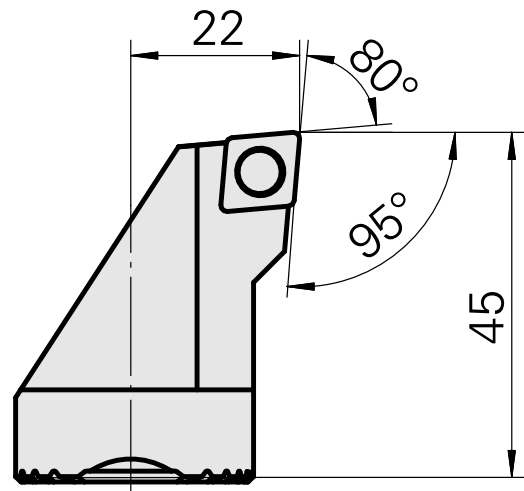

Boring head for CC.. 09T3..

Technical data

Mounting	for CC.. 09T3..
Cooling	internal
Pressure	50 bar
X [mm]	45 (1.77")
Z [mm]	22 (0.87)
INDEX TRAUB products	G220.3 • G220 • R200 • TNX65/42 • TNX220.3

Documents