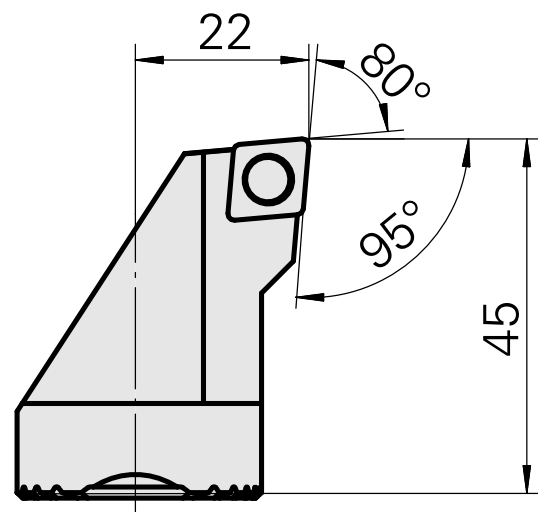

## Boring head for CC.. 09T3..

### Technical data

<b>Mounting</b>	for CC.. 09T3..
<b>Cooling</b>	internal
<b>Pressure</b>	50 bar
<b>X [mm]</b>	45 (1.77")
<b>Z [mm]</b>	22 (0.87)
<b>INDEX TRAUB products</b>	G220.3 • R200 • TNX65/42 • TNX220.3