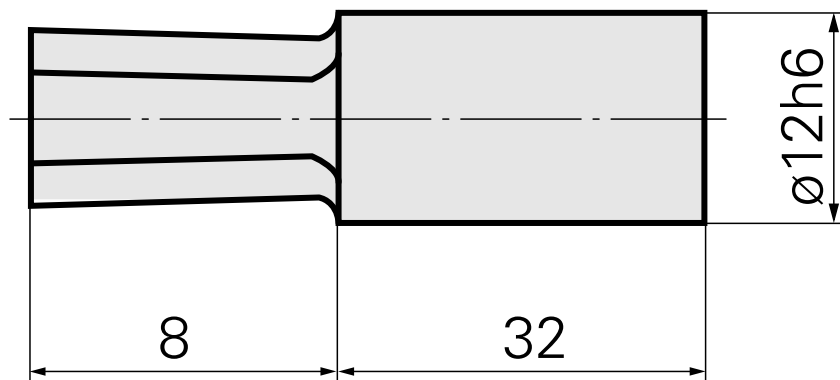

## Broach SW2,5 mm

### Technical data

TH accessories category	Broach
Mounting	SW2,5 mm
Tool mounting	12mm