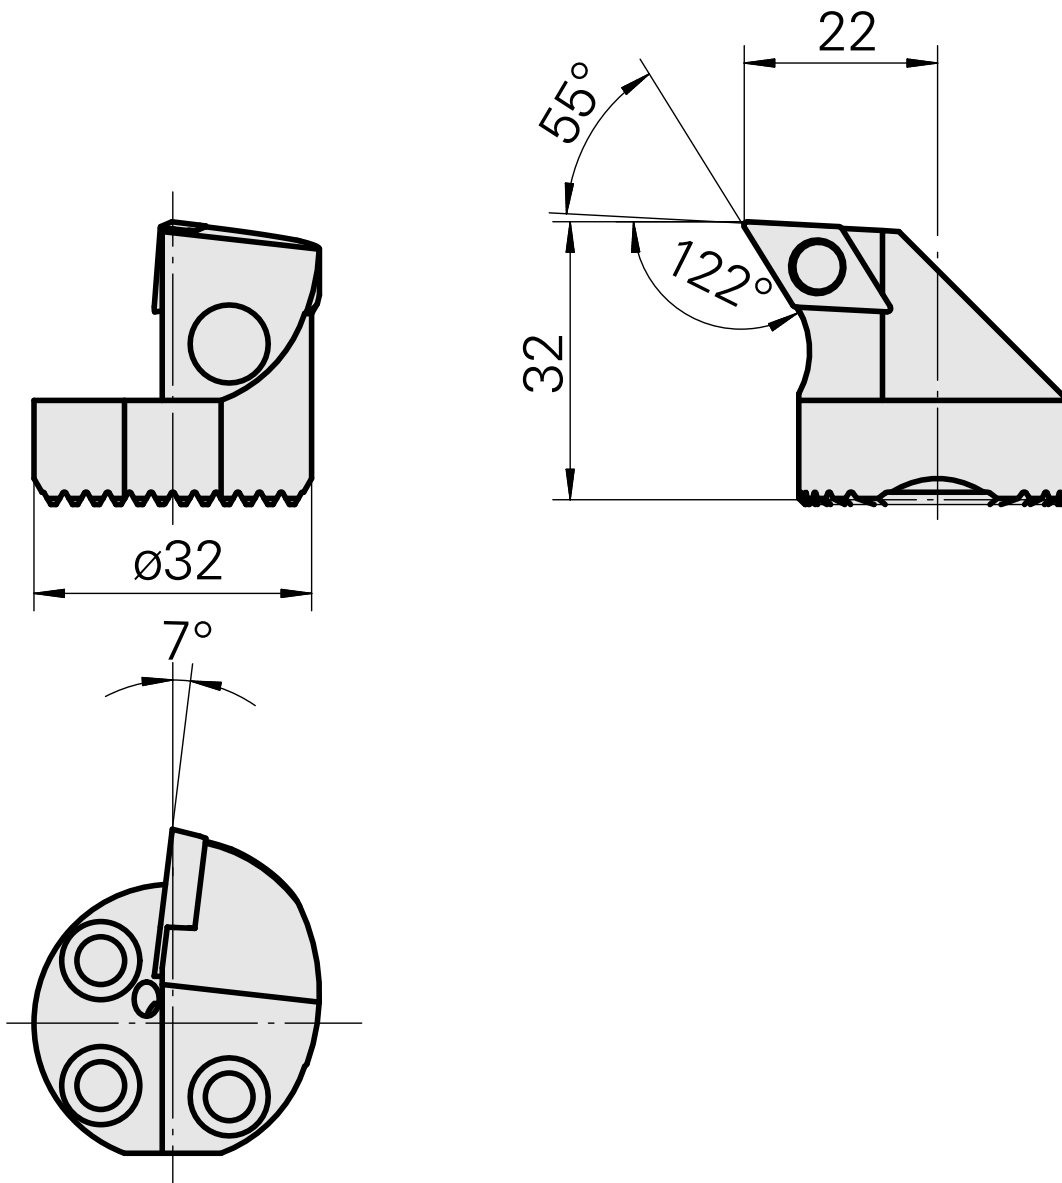

## Boring head for DC.. 11T3..

### Technical data

<b>Mounting</b>	for DC.. 11T3..
<b>Cooling</b>	internal
<b>Pressure</b>	50 bar
<b>X [mm]</b>	32 (1.26")
<b>Z [mm]</b>	22 (0.87)
<b>INDEX TRAUB products</b>	G220.3 • G220 • R200 • TNX65/42 • TNX220.3

### **Other accessories**

[Countersunk screw Wohlhaupter Nr. 115673](#)

Product ID : 10587078

Previous product ID : W00013.0026

---