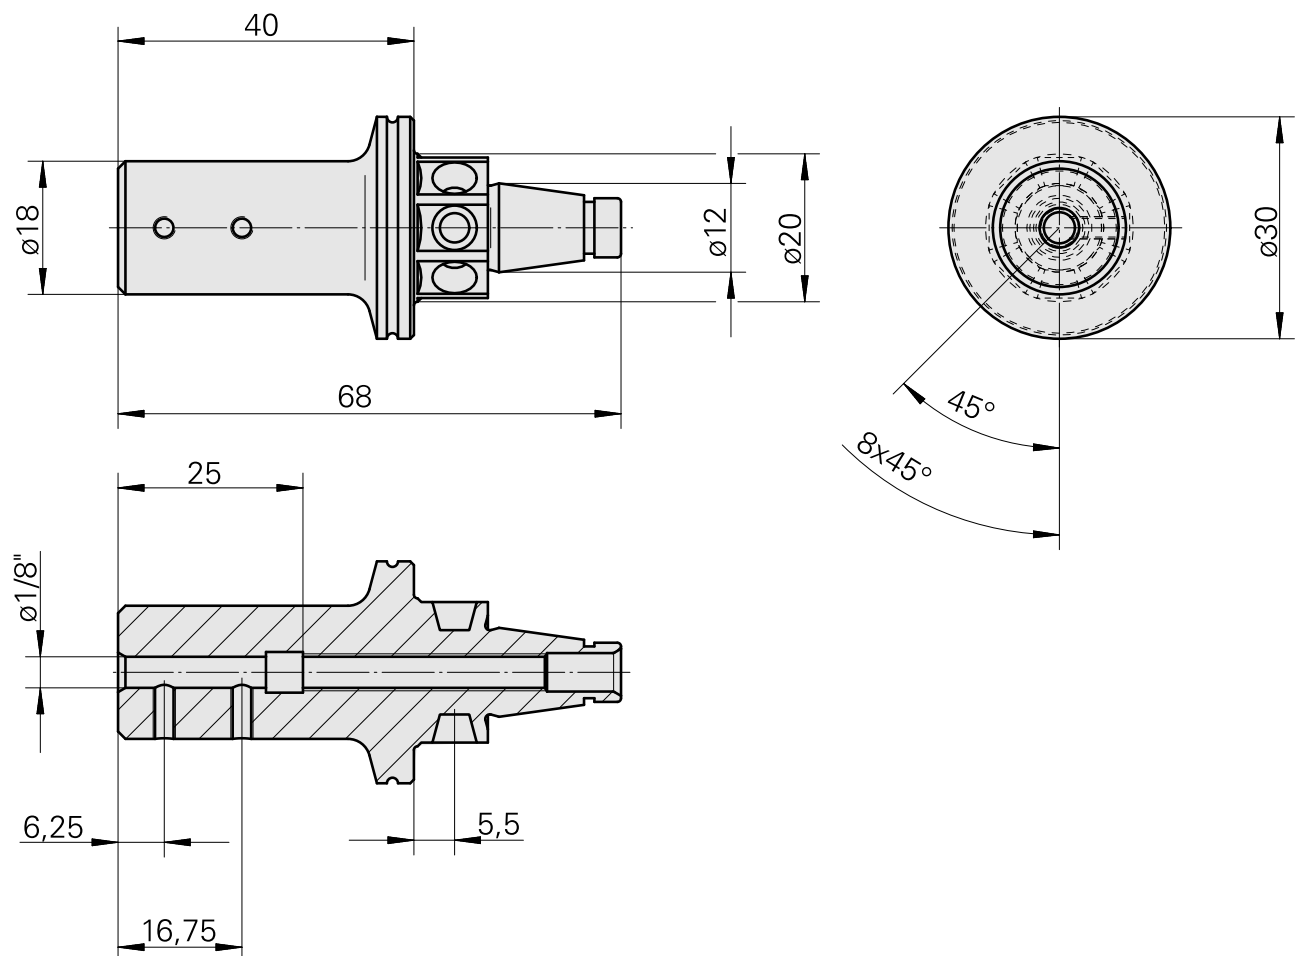

WFB 20-12 D1/8"

Technical data

TH accessories category

WFB 20-12

Mounting

D1/8"

Quick change inserts

Boring tool holder

Documents

No downloads available for this product

Accessories

Optional accessories

Other accessories

[Adjusting screw M 5x15](#)

Product ID : 10491071

Previous product ID : 326794

[Grub screw](#)

Product ID : 10554056

Previous product ID : 410156.0304
