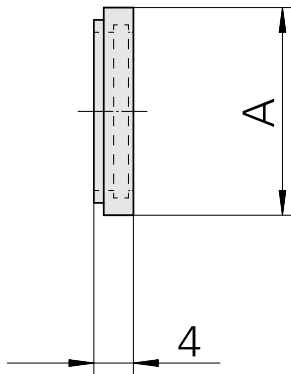

## Sealing washer ER16 8.5-9mm, for internal cooling lubricant supply

### Technical data

TH accessories category	Sealing washer
Mounting	ER16
Tool mounting	8.5-9mm
Collet type	ER 16