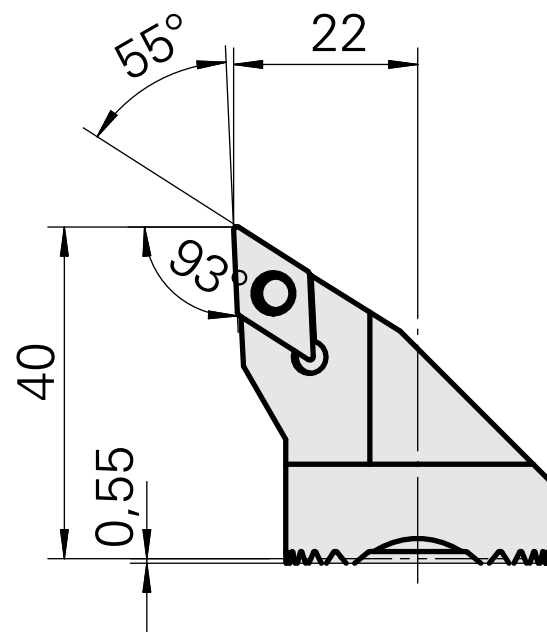

Boring head for DC.. 11T3..

Technical data

| | |
|----------------------|--|
| Mounting | for DC.. 11T3.. |
| Cooling | internal |
| Pressure | 50 bar |
| X [mm] | 40 (1.57") |
| Z [mm] | 22 (0.87) |
| INDEX TRAUB products | G220.3 • R200 • TNX65/42 • TNX220.3 |

Documents

No downloads available for this product

Accessories

Optional accessories

Other accessories

[Countersunk screw Wohlhaupter Nr. 115673](#)

Product ID : 10587078

Previous product ID : W00013.0026
