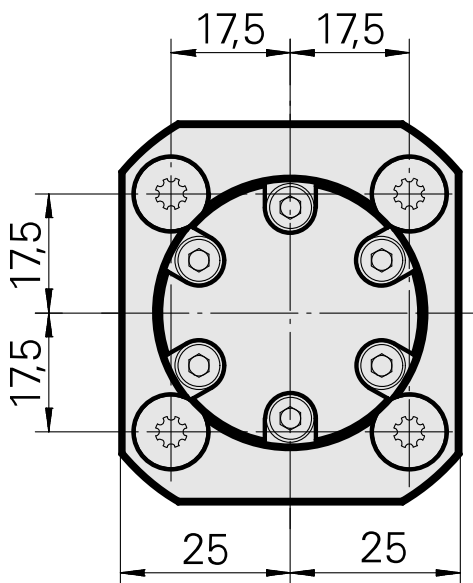

Coolant Supply, internal 160 bar

Technical data

There are currently no additional technical features stored for this product

Documents

Product notes

[DE \(pdf\)](#)

[EN \(pdf\)](#)

[FR \(pdf\)](#)