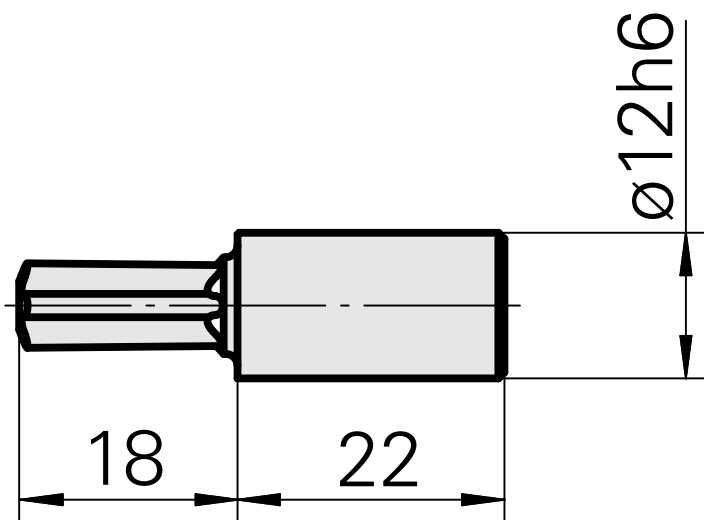

Broach Torx 25

Technical data

TH accessories category	Broach
Mounting	Torx 25
Tool mounting	12mm

Documents

No downloads available for this product