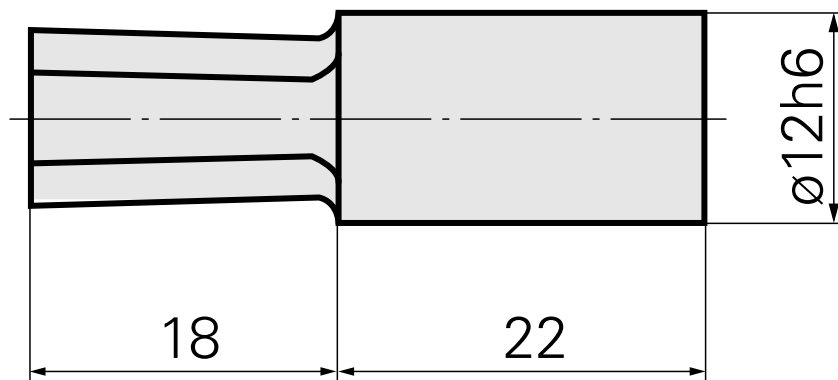

Broach SW14 mm

Technical data

TH accessories category	Broach
Mounting	SW14 mm
Tool mounting	12mm

Documents

No downloads available for this product