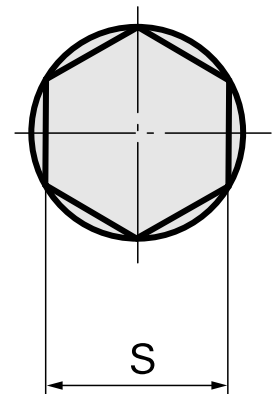

Broach SW14 mm

Technical data

TH accessories category	Broach
Mounting	SW14 mm
Tool mounting	12mm

Documents

No downloads available for this product