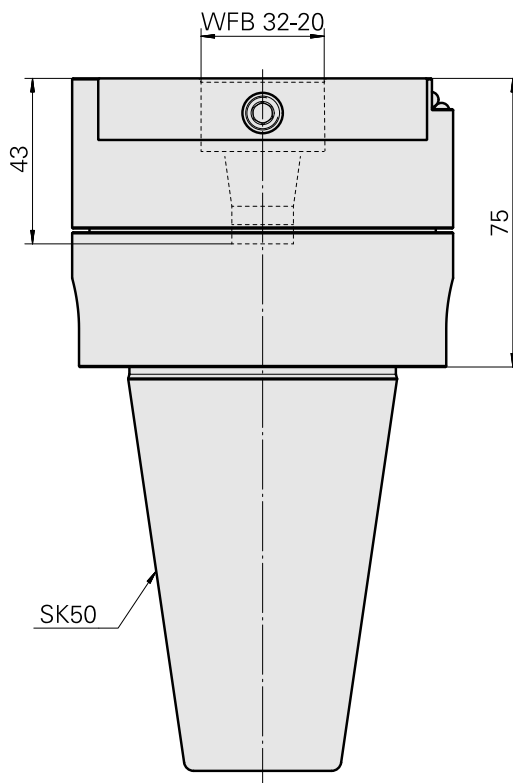

Adaptor

Technical data

TH accessories category

Adapter for presetting units

Mounting

SK50

Tool mounting

WFB 32-20