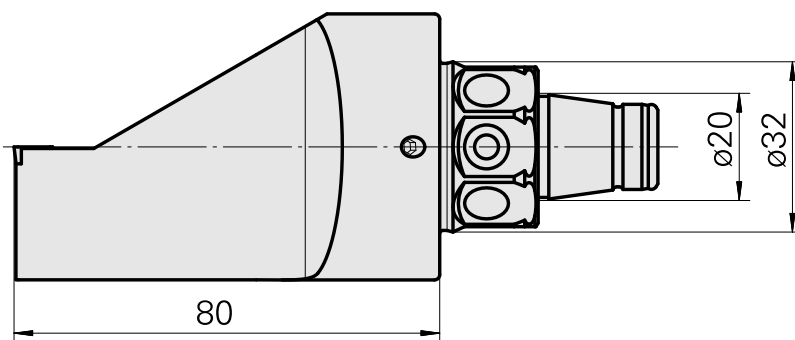

### Technical data

TH accessories category

WFB 32-20

Mounting

for VC.. 1103..

Quick change inserts

Turning tool holder