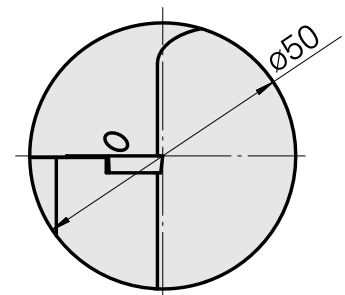

WFB 32-20 for VC.. 1103.., right, without gripper groove

Technical data

TH accessories category

WFB 32-20

Mounting

for VC.. 1103..

Quick change inserts

Turning tool holder