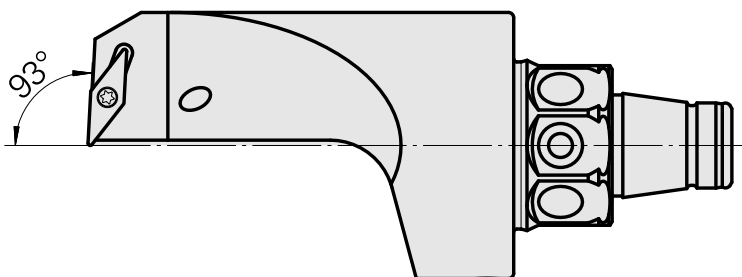

### Technical data

TH accessories category

WFB 32-20

Mounting

for VC.. 1103..

Quick change inserts

Turning tool holder