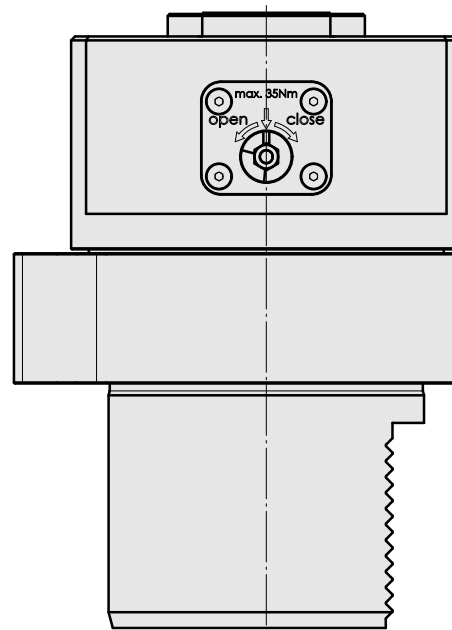

### Technical data

TH accessories category

Adapter for presetting units

Mounting

D80 for presetting devices

Tool mounting

CAPTO C3

10199408  
W9990954