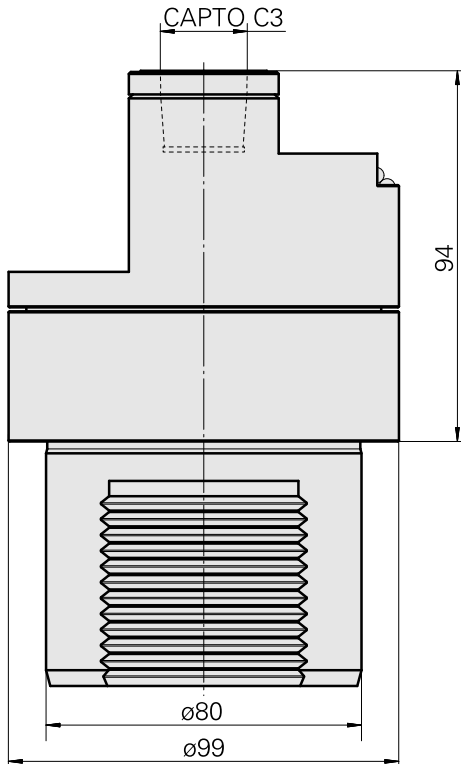

### Technical data

TH accessories category

Adapter for presetting units

Mounting

D80 for presetting devices

Tool mounting

CAPTO C3

10199408  
W9990954