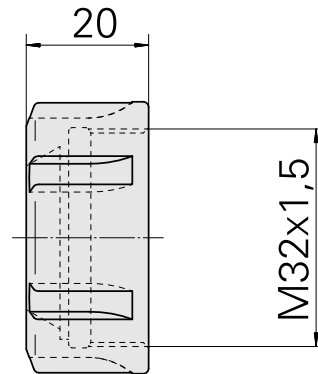

### Technical data

TH accessories category

Clamping nut

Mounting

ER25

Collet type

ER 25

Clamping nut type

Female thread

10193990  
901939.0251

**INDEX**

---