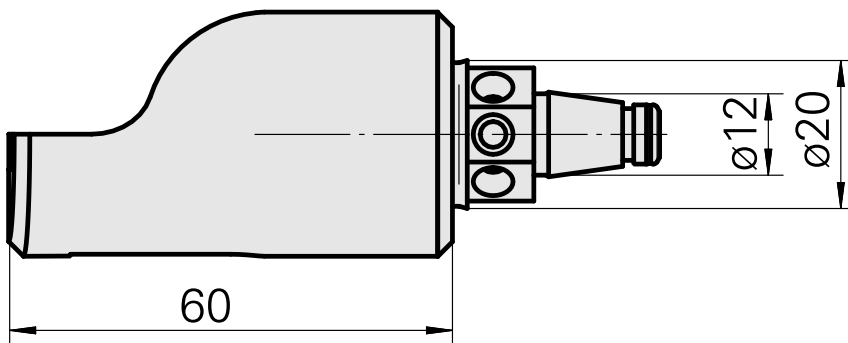

### Technical data

TH accessories category

WFB 20-12

Mounting

for CC.. 09T3..

Quick change inserts

Turning tool holder