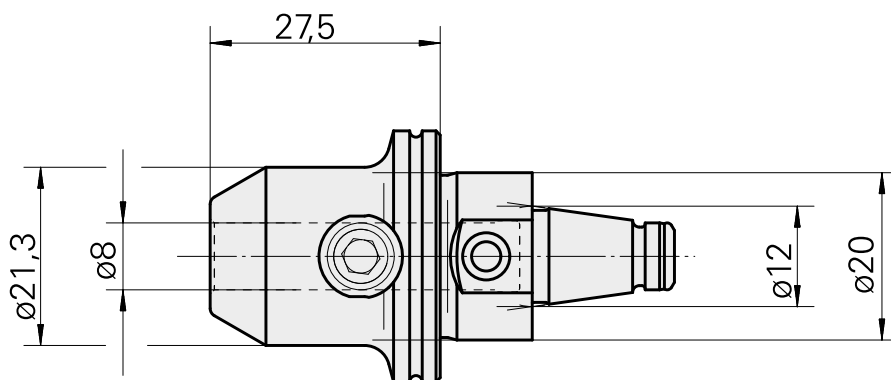

WFB 20-12 D8

Technical data

TH accessories category	WFB 20-12
Mounting	D8
Quick change inserts	Weldon mounting

Documents

No downloads available for this product

Accessories

Optional accessories

Other accessories

[Adjusting screw M 5x10](#)

Product ID : 10674886

Previous product ID : 326793

[Clamping screw M 8x7,5 \(108AWS\)](#)

Product ID : 10078331

Previous product ID : 326790
