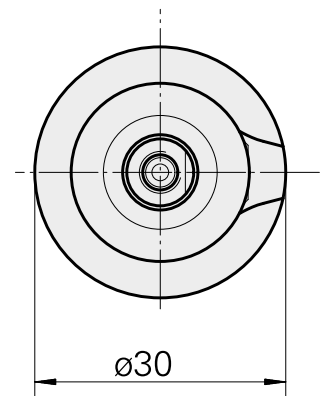

WFB 20-12 D8

Technical data

TH accessories category	WFB 20-12
Mounting	D8
Quick change inserts	Weldon mounting

Documents

No downloads available for this product

Accessories

Optional accessories

Other accessories

[Adjusting screw M 5x10](#)

Product ID : 10674886

Previous product ID : 326793

[Clamping screw M 8x7,5 \(108AWS\)](#)

Product ID : 10078331

Previous product ID : 326790
