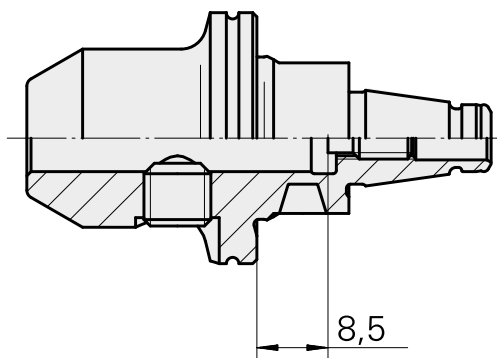

WFB 20-12 D8

Technical data

TH accessories category	WFB 20-12
Mounting	D8
Quick change inserts	Weldon mounting

Documents

No downloads available for this product

Accessories

Optional accessories

Other accessories

[Adjusting screw M 5x10](#)

Product ID : 10674886

Previous product ID : 326793

[Clamping screw M 8x7,5 \(108AWS\)](#)

Product ID : 10078331

Previous product ID : 326790
