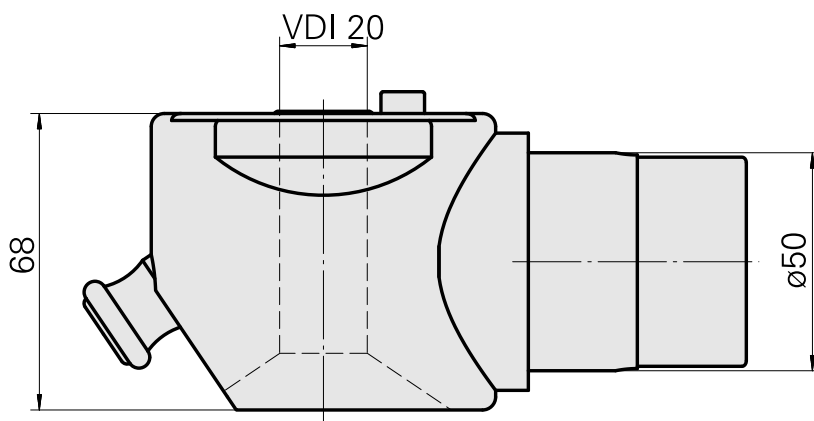

## Adapter mounting aid VDI 20

### Technical data

TH accessories category

Adapter mounting aid

Tool mounting

VDI 20

10180538  
W9990522

**INDEX**

---