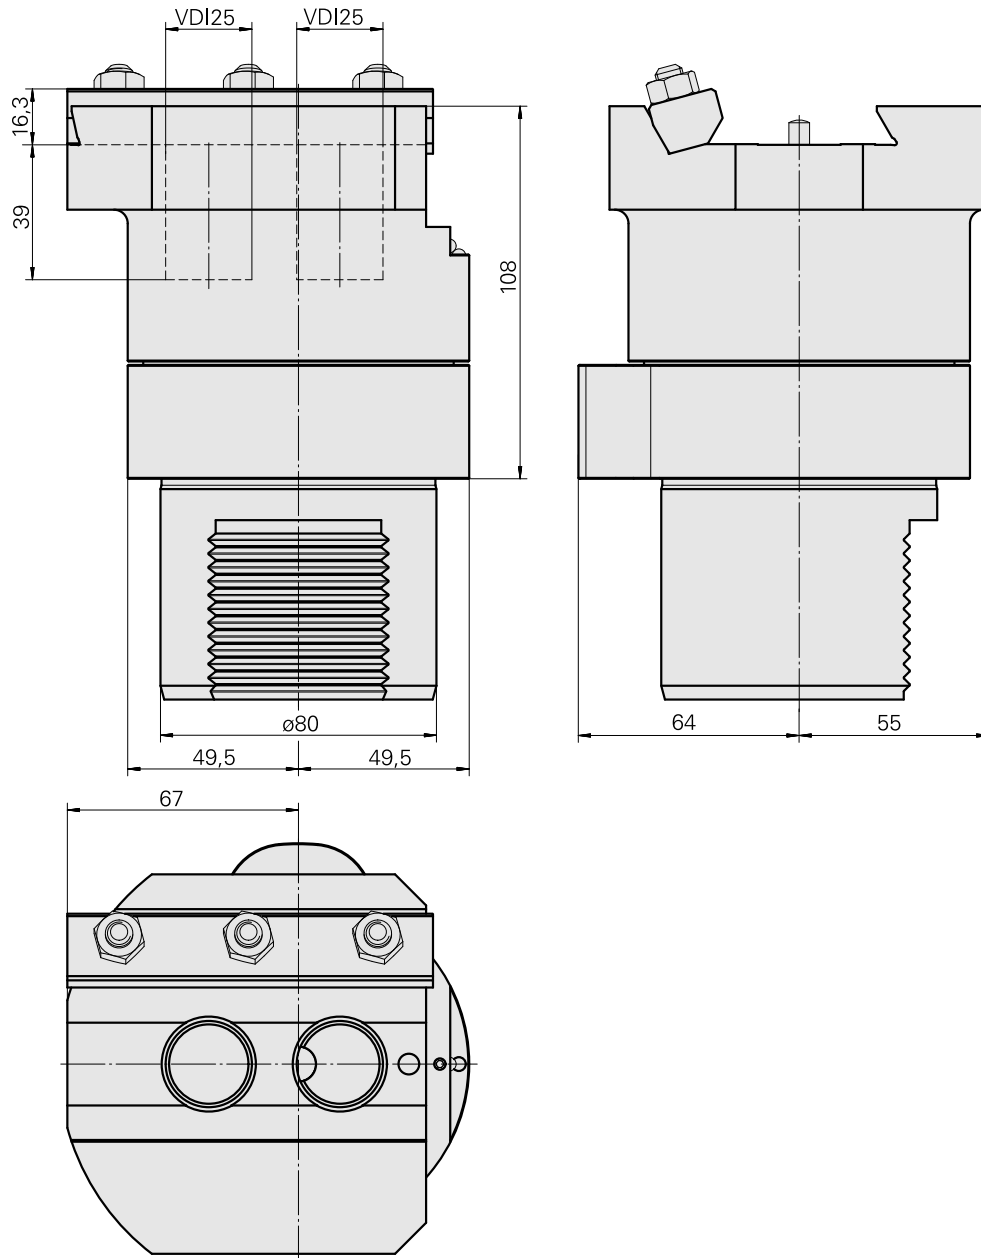

Adaptor

Technical features

TH accessories category

Adapter for presetting units

Mounting

D80 for presetting devices

Tool mounting

Dovetail ABC