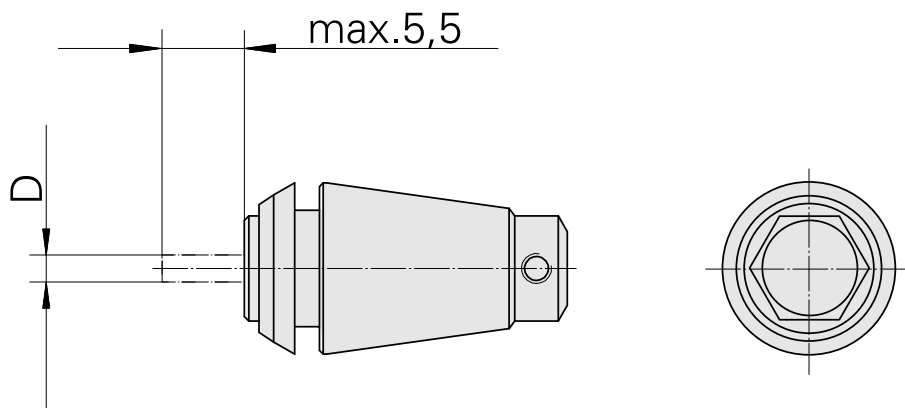

## ER-Collet chuck for taps ET 1-12 1.6mm

### Technical data

TH accessories category	ER-Collet chuck for taps
Mounting	ER11
Tool mounting	1.6mm
Collet type	ET 1-12

10165054  
323960

**INDEX**

---