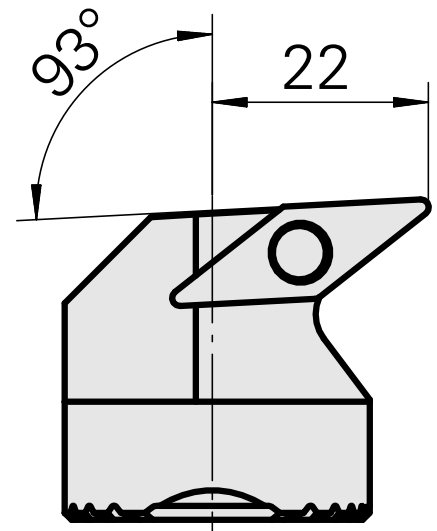

Boring head for VC.. 1604..

Technical data

Mounting	for VC.. 1604..
Cooling	internal
Pressure	50 bar
X [mm]	32 (1.26")
Z [mm]	22 (0.87)
INDEX TRAUB products	G220.3 • G220 • R200 • TNX65/42 • TNX220.3

Documents

No downloads available for this product

Accessories

Optional accessories

Other accessories

[Countersunk screw Wohlhaupter Nr. 115673](#)

Product ID : 10587078

Previous product ID : W00013.0026
