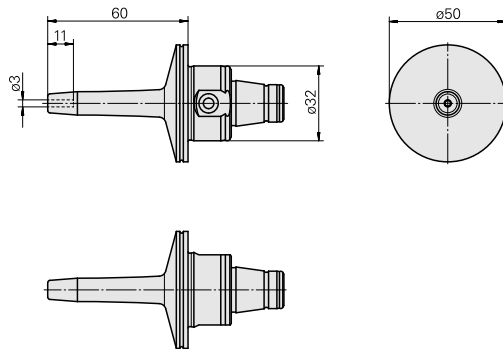

## WFB 32-20 Shrink-fit mounting D3

### Technical data

TH accessories category

WFB 32-20

Mounting

Shrink-fit mounting D3

Quick change inserts

shrink-fit mounting