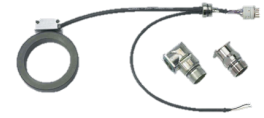

## **INDUCTIVE SWITCH**

### **Technical data**

**Electrical assemblies**

Speed sens. field plate sensor

**Protection class**

IP65

No 3-side view is currently available for this product