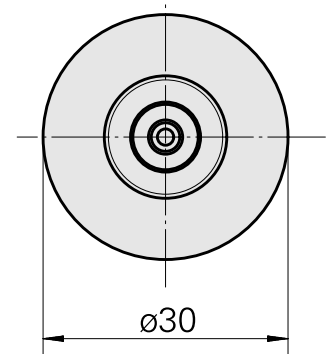

WFB 20-12 Shrink-fit mounting D8

Technical data

TH accessories category

WFB 20-12

Mounting

Shrink-fit mounting D8

Quick change inserts

shrink-fit mounting