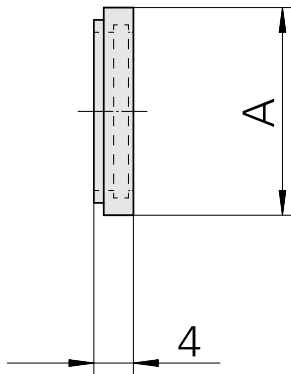

Sealing washer ER16 9-9.5mm, for internal cooling lubricant supply

Technical data

TH accessories category	Sealing washer
Mounting	ER16
Tool mounting	9-9.5mm
Collet type	ER 16

Documents

No downloads available for this product