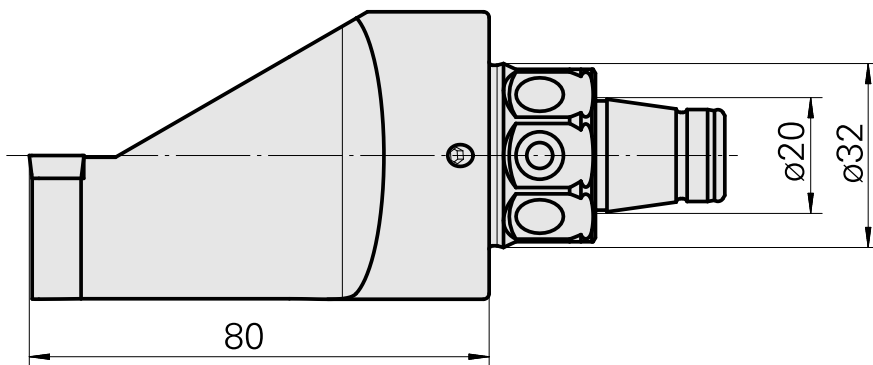

WFB 32-20 for CC.. 09T3.., right, without gripper groove

Technical data

TH accessories category

WFB 32-20

Mounting

for CC.. 09T3..

Quick change inserts

Turning tool holder