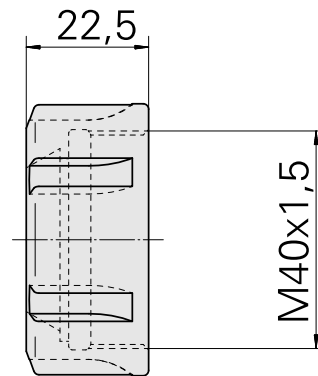

Clamping nut

Technical data

TH accessories category

Clamping nut

Mounting

ER32

Collet type

ER 32

Clamping nut type

Female thread

Documents

No downloads available for this product