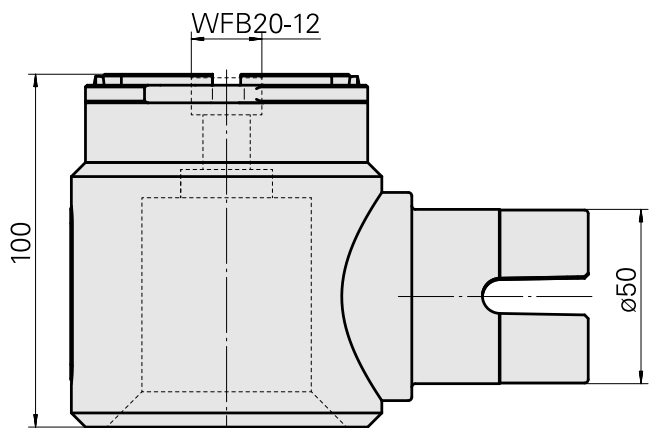

## Adapter mounting aid WFB 20-12

### Technical data

TH accessories category

Adapter mounting aid

Tool mounting

WFB 20-12

10108596  
W9990825

**INDEX**

---