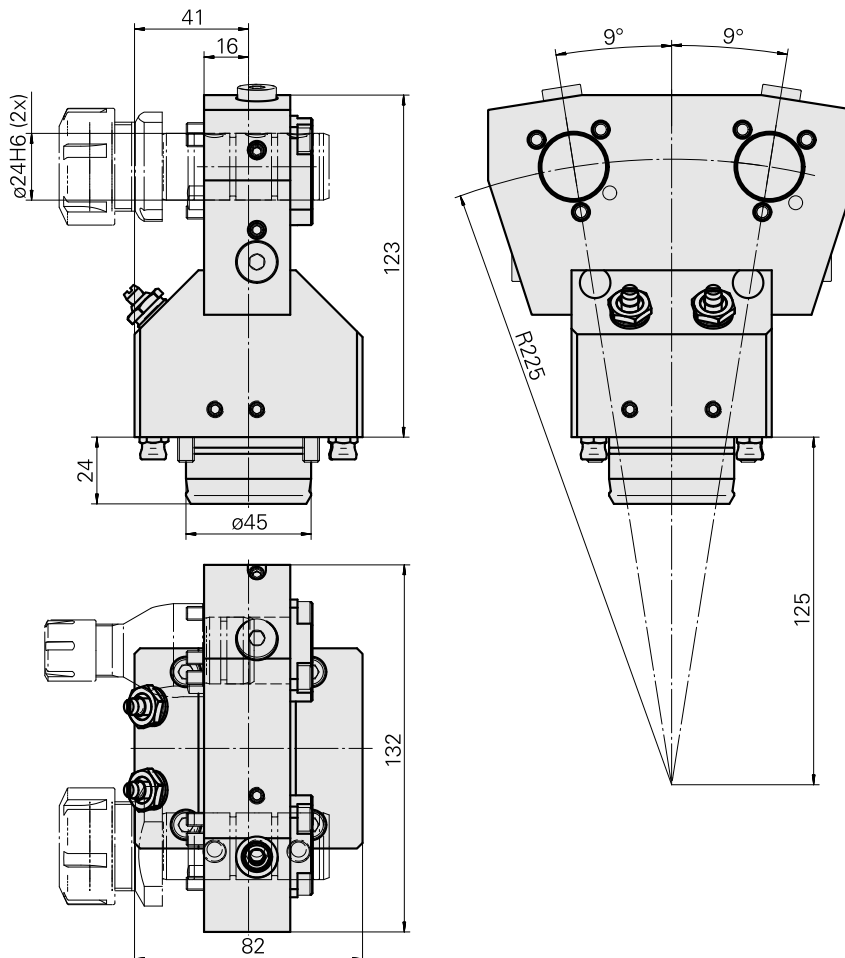

Basic holder KPS 45 D24 (0.94 "), double

Technical data

Shank KPS	KPS 45
Drive	not live
Cooling	external and internal
Mounting	D24
Pressure	80 bar
X [mm]	100 (3.94")
Y [mm]	±9°
Z [mm]	16 (0.63)
INDEX TRAUB products	ABC65 • TNK42/65 • TNL32-11 • TNL32

[Mount D16 \(0.63"\)](#)

Product ID : 10506517

Previous product ID : W9990105

Drive not live	Cooling internal	Mounting D16	Pressure 80 bar
X [mm] 36 (1.42")	Y [mm] –	Z [mm] –	INDEX TRAUB products ABC65 • TNK42/65 • TNL18 • TNL20 • TNL32-11 • TNL32 • TNL32-11 compact • TNL20-11 • TNL32 compact • TNK40.2-10 • TNL20.2 • TNK40.2

Mount D20 (0.79 ")

Product ID : 10401858

Previous product ID : W9990506

Drive not live	Cooling internal	Mounting D20	Pressure 80 bar
X [mm] 40 (1.57")	Y [mm] -	Z [mm] -	INDEX TRAUB products ABC65 • TNK42/65 • TNL18 • TNL20 • TNL32-11 • TNL32 • TNL32-11 compact • TNL20-11 • TNL32 compact • TNK40.2-10 • TNL20.2 • TNK40.2