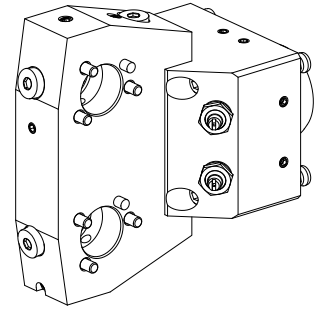

Basic holder KPS 45 D24 (0.94 "), double

Technical data

Shank KPS	KPS 45
Drive	not live
Cooling	external and internal
Mounting	D24
Pressure	80 bar
X [mm]	100 (3.94")
Y [mm]	±9°
Z [mm]	16 (0.63)
INDEX TRAUB products	ABC65 • TNK42/65 • TNL32-11 • TNL32

Documents

No downloads available for this product

Accessories

Optional accessories

Tool holders with compact shank

[Mount D12 \(0.47"\)](#)

Product ID : 10069528

Previous product ID : W9990530

Drive not live	Cooling internal	Mounting D12	Pressure 80 bar
X [mm] 36 (1.42")	Y [mm] –	Z [mm] –	INDEX TRAUB products ABC65 • TNK42/65 • TNL18 • TNL20 • TNL32-11 • TNL32 • TNL32-11 compact • TNL20-11 • TNL32 compact • TNK40.2-10 • TNL20.2 • TNK40.2

[Mount D16 \(0.63"\)](#)

Product ID : 10506517

Previous product ID : W9990105

Drive not live	Cooling internal	Mounting D16	Pressure 80 bar
X [mm] 36 (1.42")	Y [mm] –	Z [mm] –	INDEX TRAUB products ABC65 • TNK42/65 • TNL18 • TNL20 • TNL32-11 • TNL32 • TNL32-11 compact • TNL20-11 • TNL32 compact • TNK40.2-10 • TNL20.2 • TNK40.2