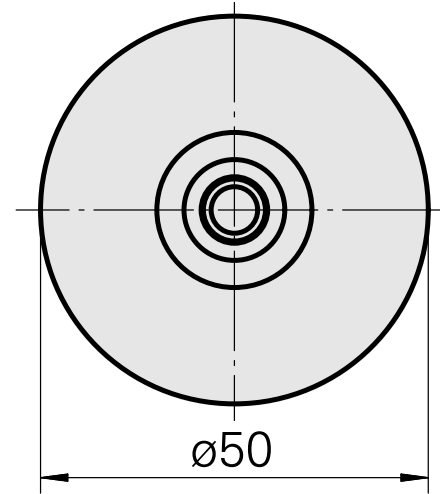

WFB 32-20 Shrink-fit mounting D8

Technical data

TH accessories category

WFB 32-20

Mounting

Shrink-fit mounting D8

Quick change inserts

shrink-fit mounting