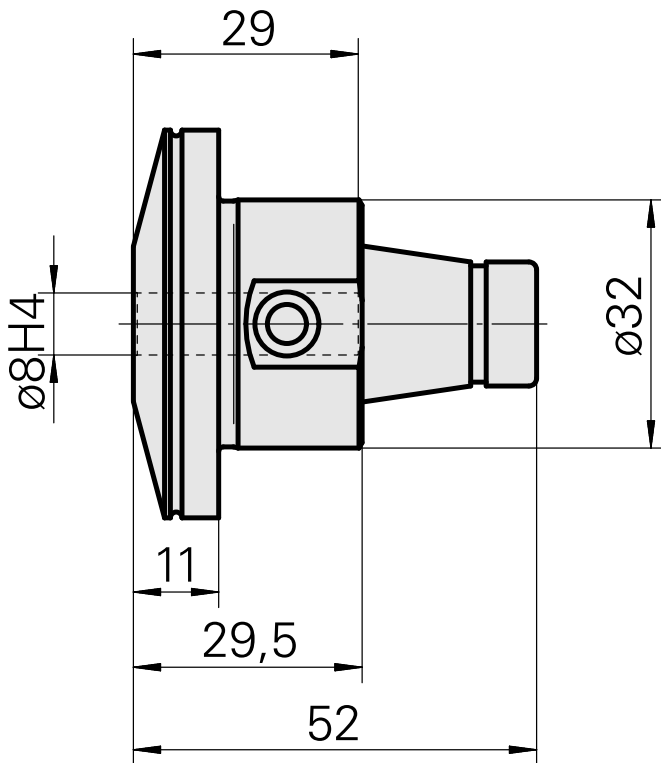

WFB 32-20 Shrink-fit mounting D8

Technical data

TH accessories category

WFB 32-20

Mounting

Shrink-fit mounting D8

Quick change inserts

shrink-fit mounting