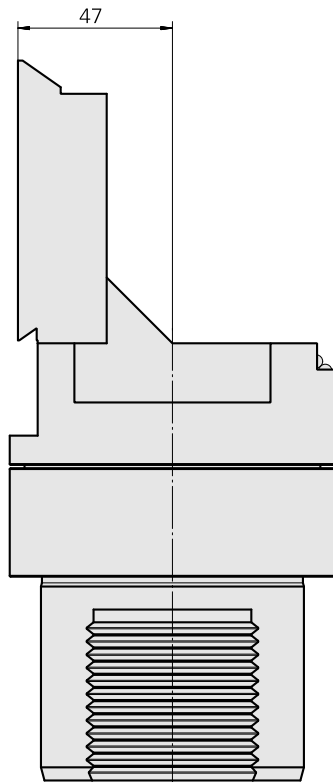

Presetting device D80/MS32/MS40 Quersch

Technical data

TH accessories category

Adapter for presetting units

Mounting

D80 for presetting devices

Tool mounting

MS32/MS40 Cross slide