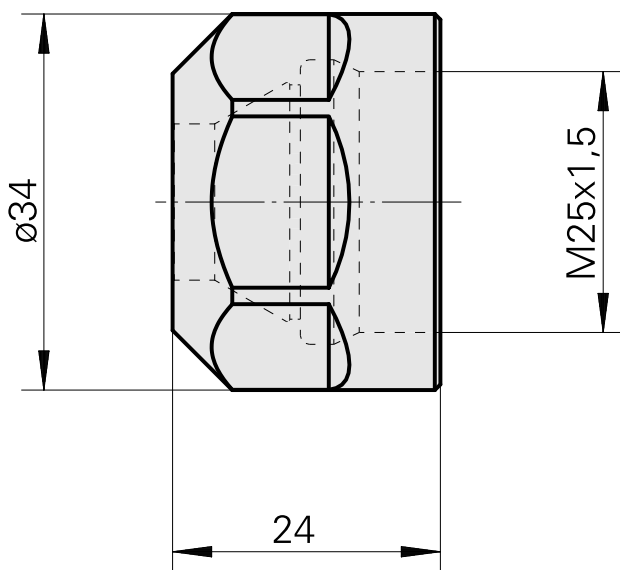

Clamping nut, for internal cooling lubricant supply

Technical data

TH accessories category	Clamping nut
Mounting	ER20
Collet type	ER 20
Clamping nut type	Female thread

Documents

No downloads available for this product