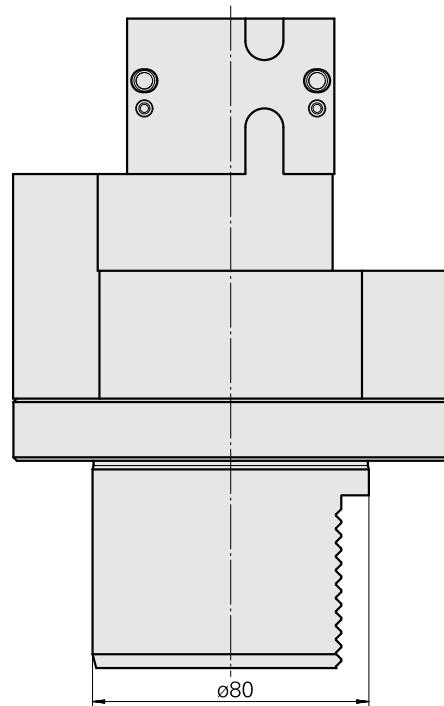

Presetting device D80/MS16 BohrStechStüc

Technical data

TH accessories category

Adapter for presetting units

Mounting

D80 for presetting devices

Tool mounting

MS16 DrillGroovBlock

[Adapter plate, Rotated 90°](#)

Product ID : 10630218

Previous product ID : W9990900

TH accessories
category
Plate rear drilling unit
MS16