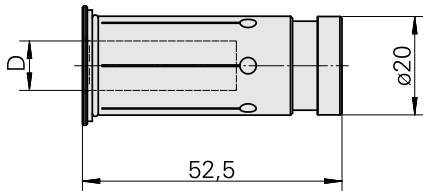

Reductions Hydraulic Expansion D20/ 16mm

Technical data

TH accessories category

Reductions Hydraulic Expansion

Mounting

D20

Tool mounting

16mm