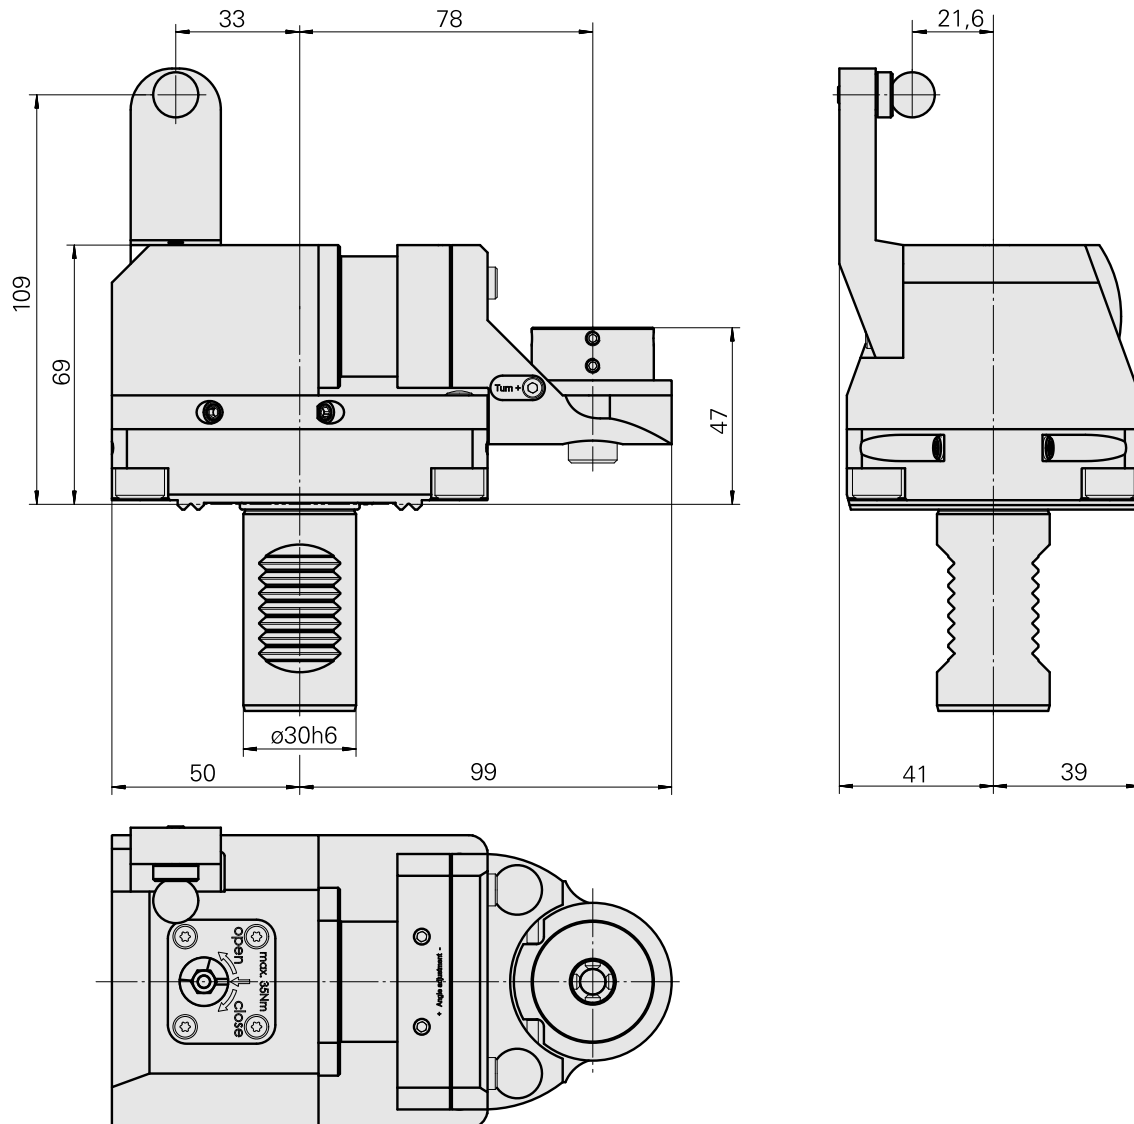

## Probe holder

### Technical data

Shank VDI	VDI 30
Drive	not live
Fixation VDI	W serration
reversible 180°	yes
Data carrier	check tool station bore
X [mm]	-
Y [mm]	-
Z [mm]	-

---