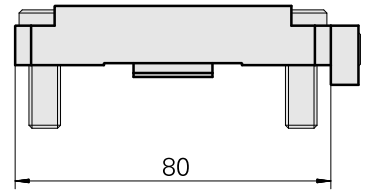

## Distance plate MS52

### Technical data

Slide system MS	MS52
Drive	not live
Fixation MS	Splined key/pin
X [mm]	–
Y [mm]	–
Z [mm]	–
INDEX TRAUB products	MS52-6.3

### Note

Only for gear unit 12095023