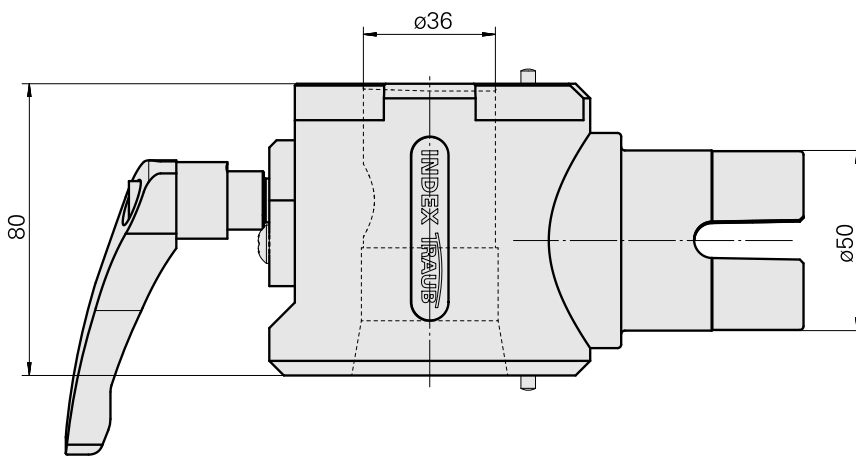

## Adapter mounting aid Quill D36 (1.42 ")

### Technical features

TH accessories category

Adapter mounting aid

Tool mounting

Quill D36 (1.42 ")