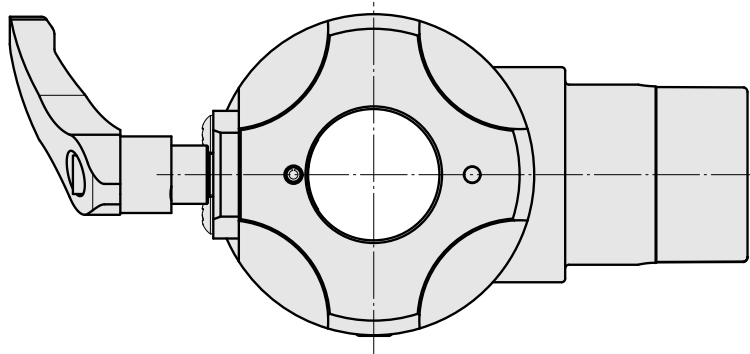

## Adapter mounting aid Quill D36 (1.42 ")

### Technical features

TH accessories category

Adapter mounting aid

Tool mounting

Quill D36 (1.42 ")