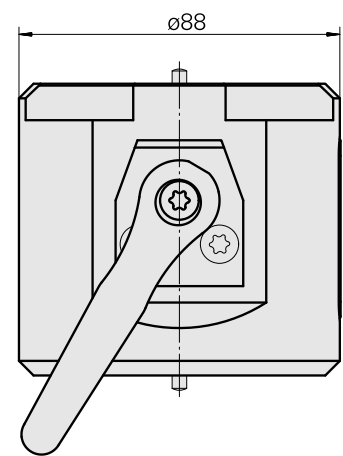

## Adapter mounting aid Quill D36 (1.42 ")

### Technical features

TH accessories category

Adapter mounting aid

Tool mounting

Quill D36 (1.42 ")