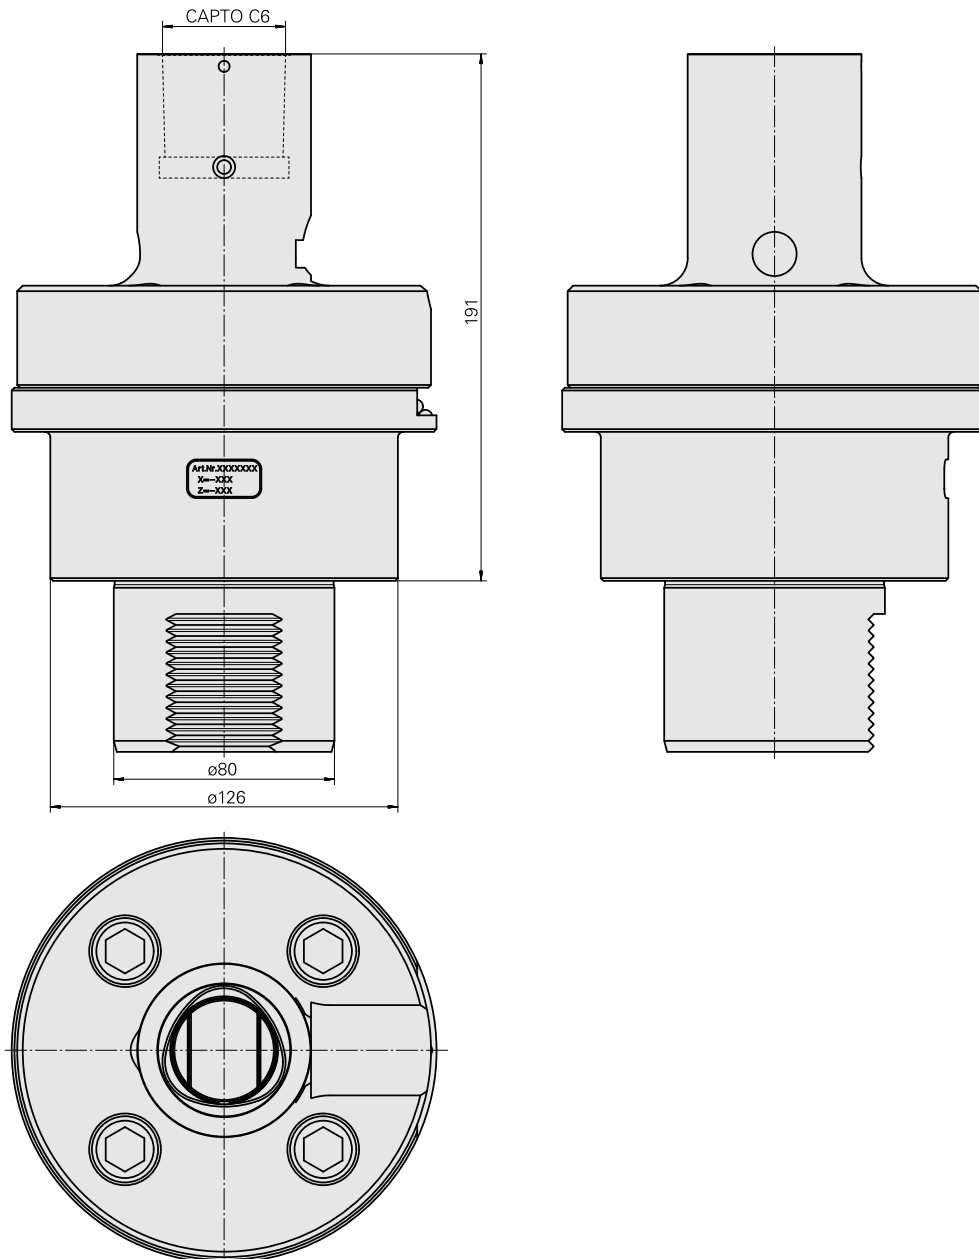

### Technical data

TH accessories category

Adapter for presetting units

Mounting

D80 for presetting devices

Tool mounting

CAPTO C6