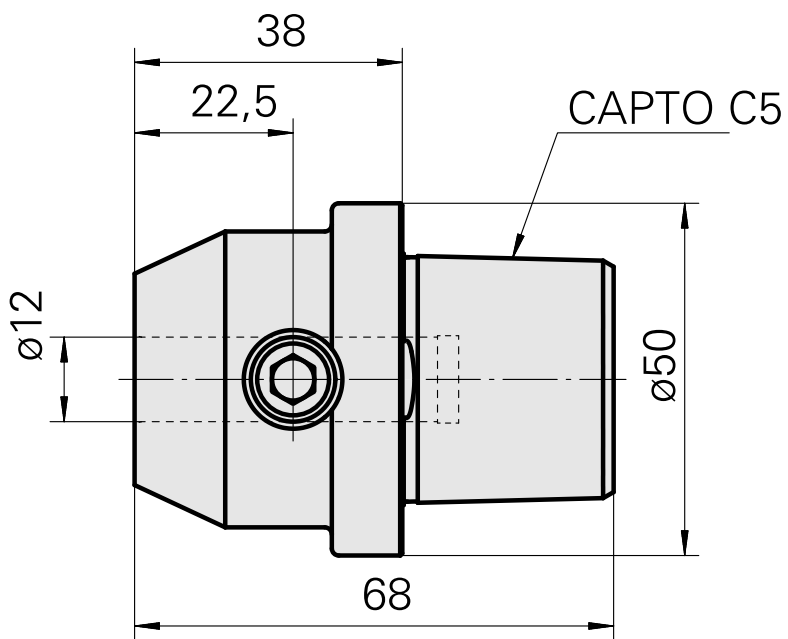

INDEX CAPTO C5 D12

Technical data

TH accessories category

INDEX CAPTO C5

Mounting

D12

Quick change inserts

Weldon mounting

Documents

No downloads available for this product

Accessories

Optional accessories

Other accessories

[Mounting sleeve with collar D12](#)

Product ID : 11060576

Previous product ID : W94280.21--

[Clamping sleeve D12](#)

Product ID : 10964938

Previous product ID : 993112.----
