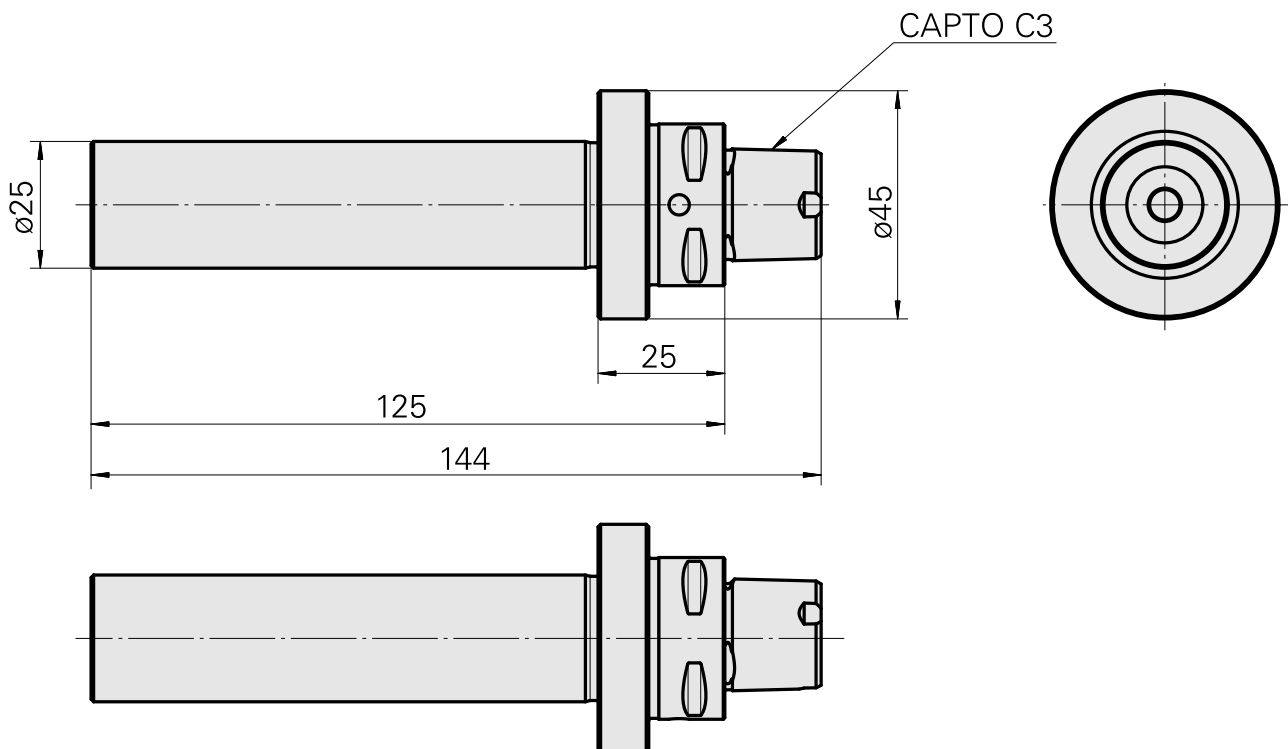

## INDEX CAPTO C3 D25, Calibrating tool

### Technical data

TH accessories category

INDEX CAPTO C3

Mounting

D25

Quick change inserts

Calibrating tool