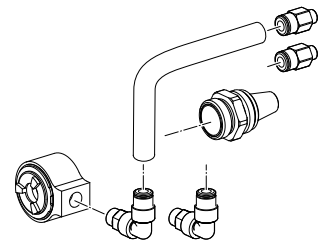

Clamping nut

Technical data

Mounting

ER20

Clamping nut type

Male thread

No 3-side view is currently available for this product

Documents