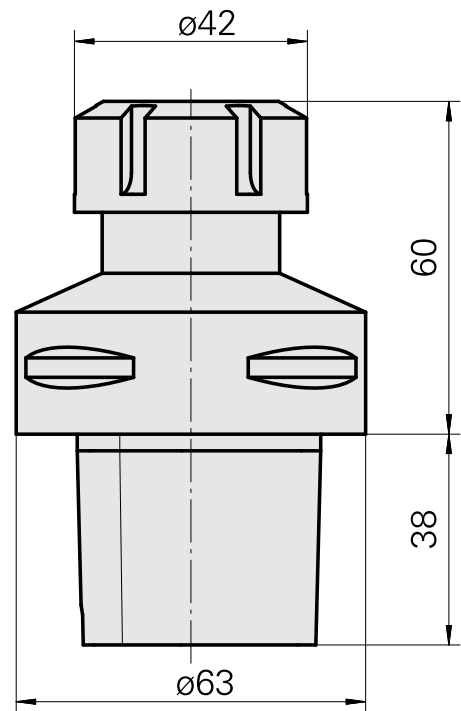

## INDEX CAPTO C6 ER25

### Technical data

|                         |                 |
|-------------------------|-----------------|
| TH accessories category | INDEX CAPTO C6  |
| Mounting                | ER25            |
| Quick change inserts    | collet mounting |