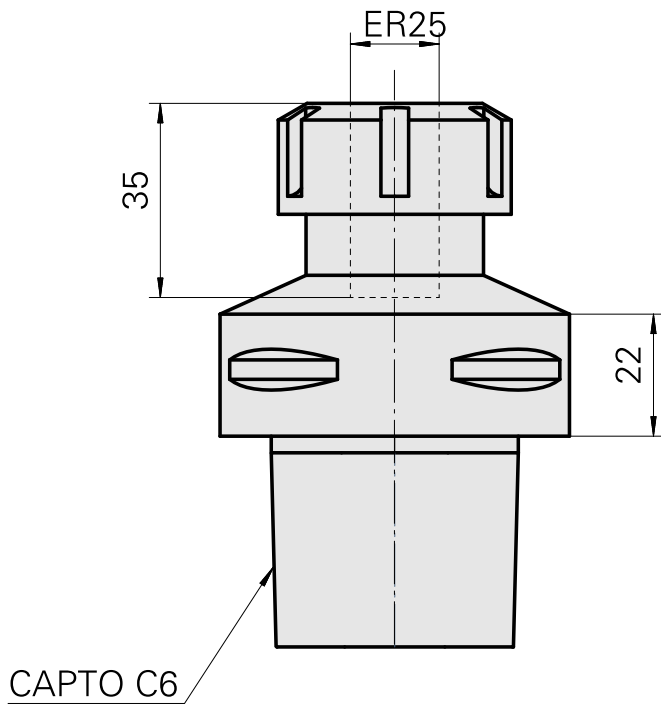

### Technical data

|                         |                 |
|-------------------------|-----------------|
| TH accessories category | INDEX CAPTO C6  |
| Mounting                | ER25            |
| Quick change inserts    | collet mounting |